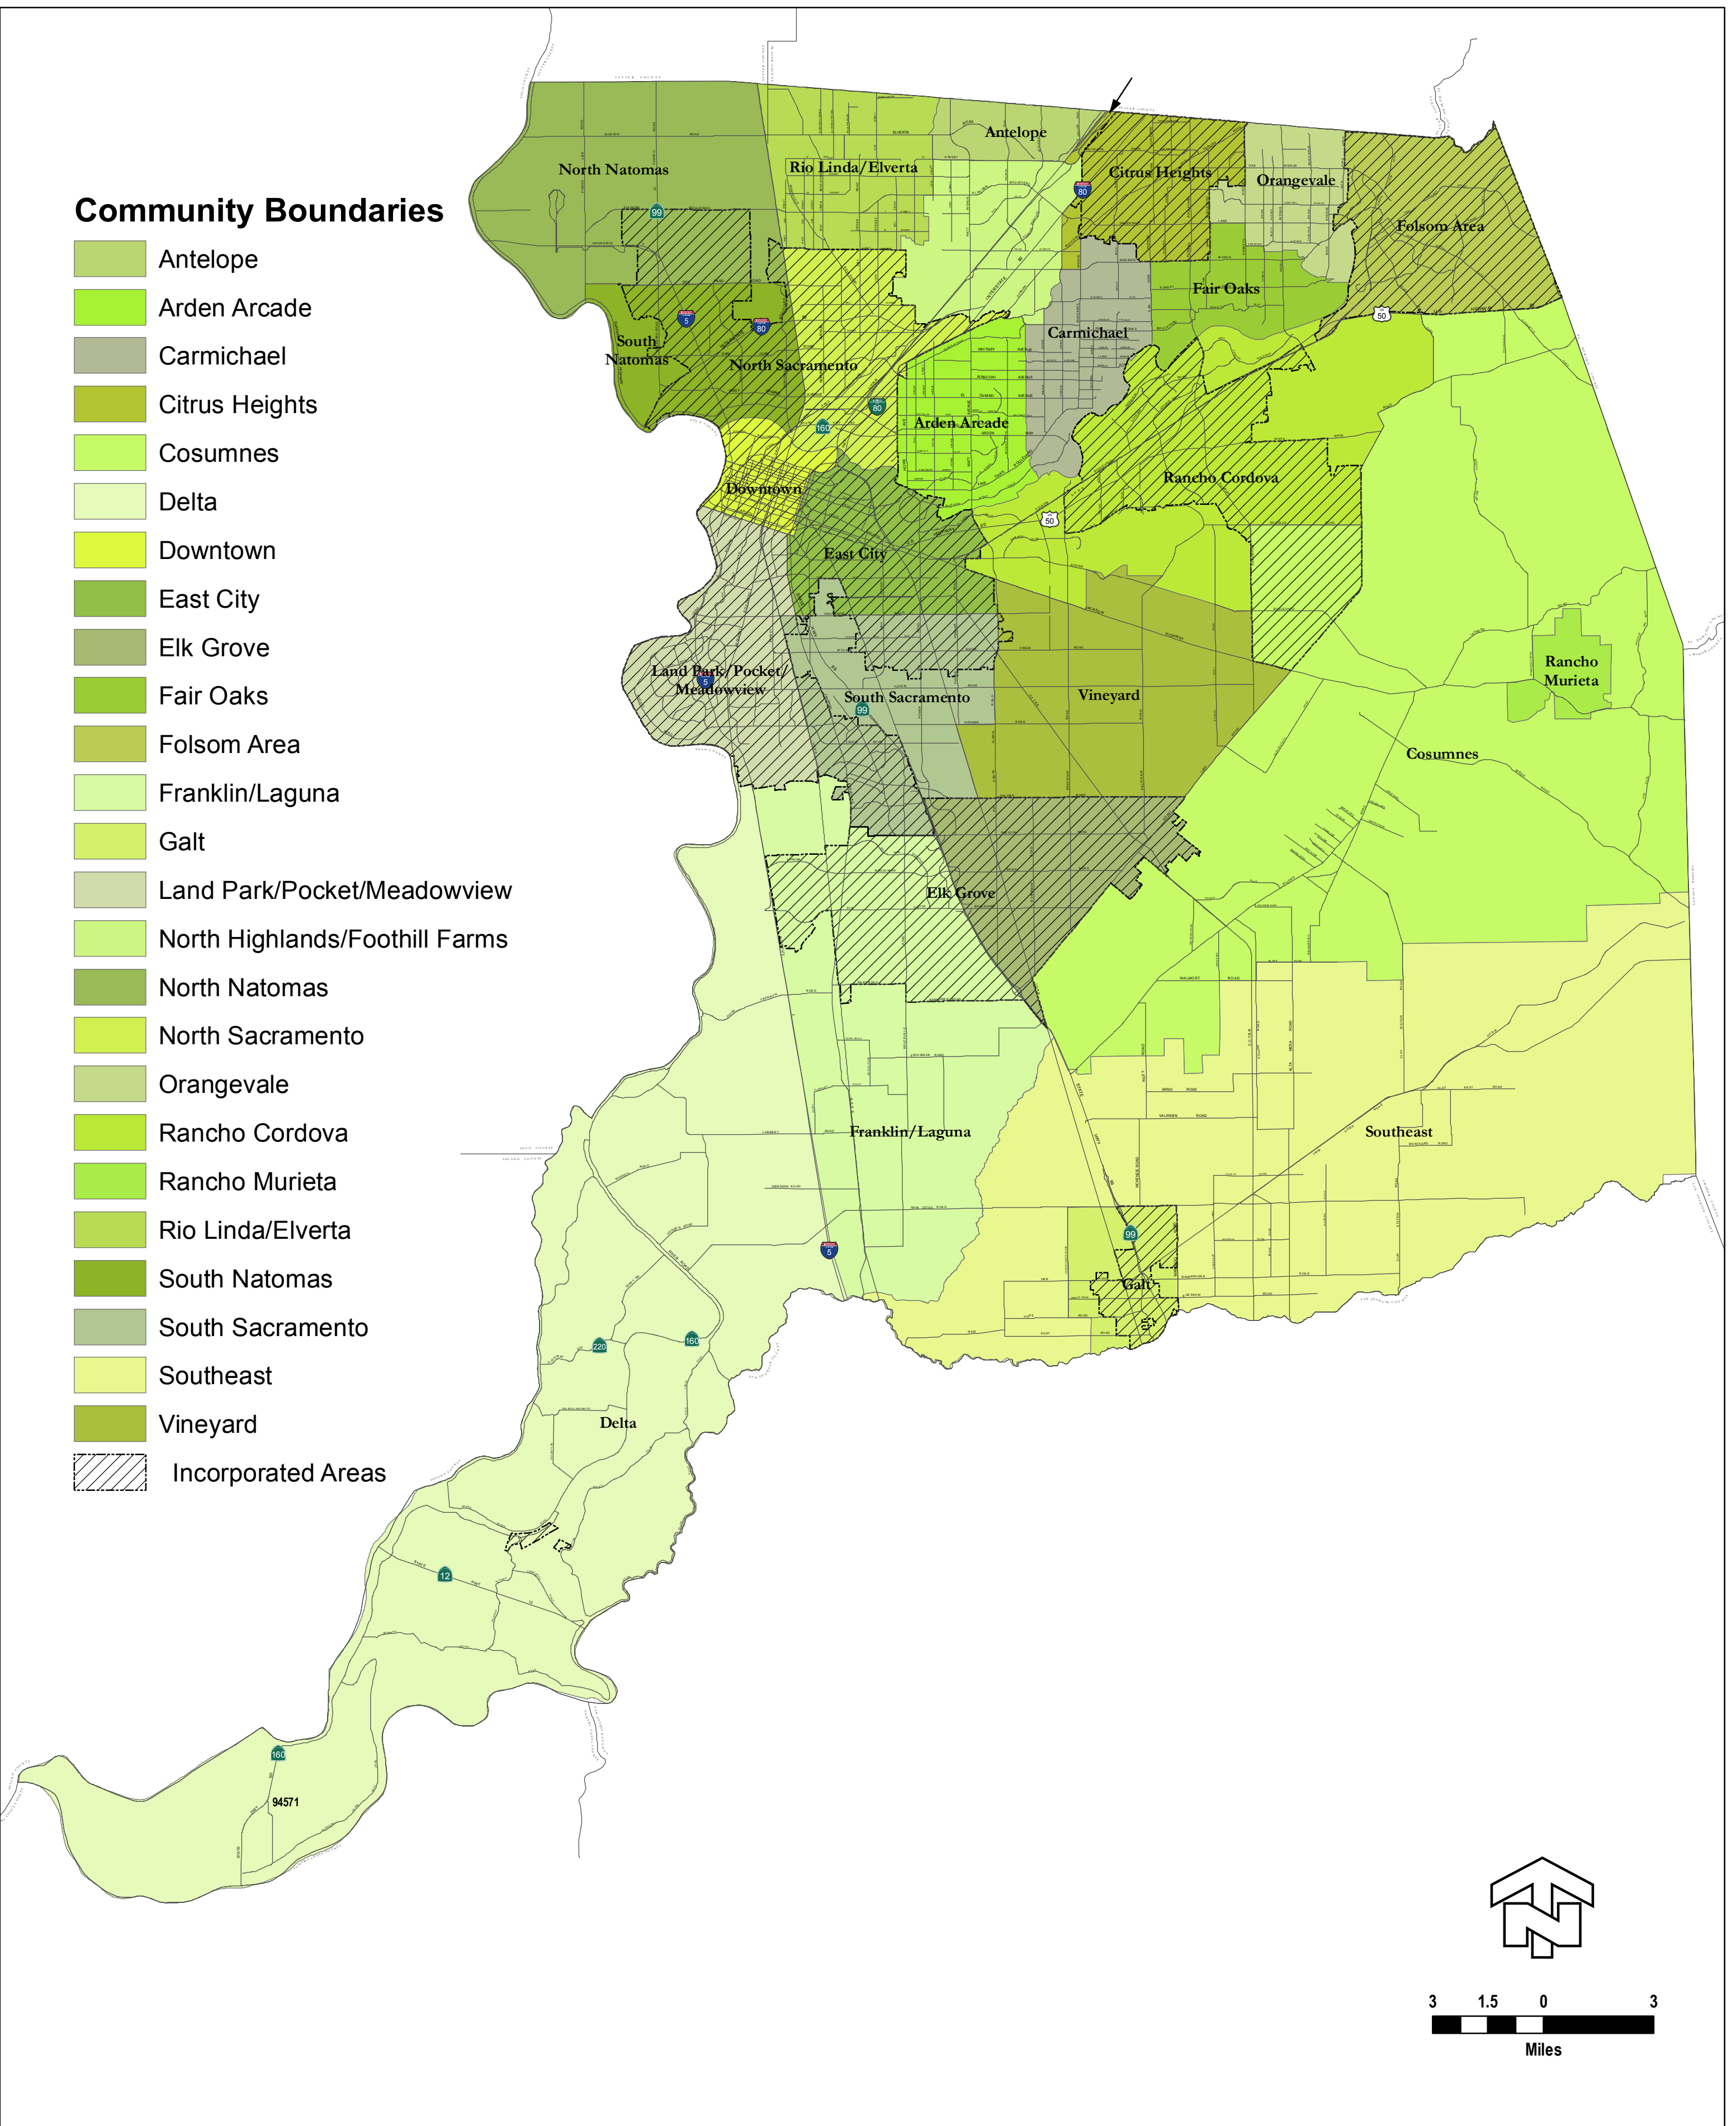

Community Boundaries

-  Antelope
-  Arden Arcade
-  Carmichael
-  Citrus Heights
-  Cosumnes
-  Delta
-  Downtown
-  East City
-  Elk Grove
-  Fair Oaks
-  Folsom Area
-  Franklin/Laguna
-  Galt
-  Land Park/Pocket/Meadowview
-  North Highlands/Foothill Farms
-  North Natomas
-  North Sacramento
-  Orangevale
-  Rancho Cordova
-  Rancho Murieta
-  Rio Linda/Elverta
-  South Natomas
-  South Sacramento
-  Southeast
-  Vineyard
-  Incorporated Areas

February 22, 2011B:\MAPS\Community Boundaries_0211.mxd