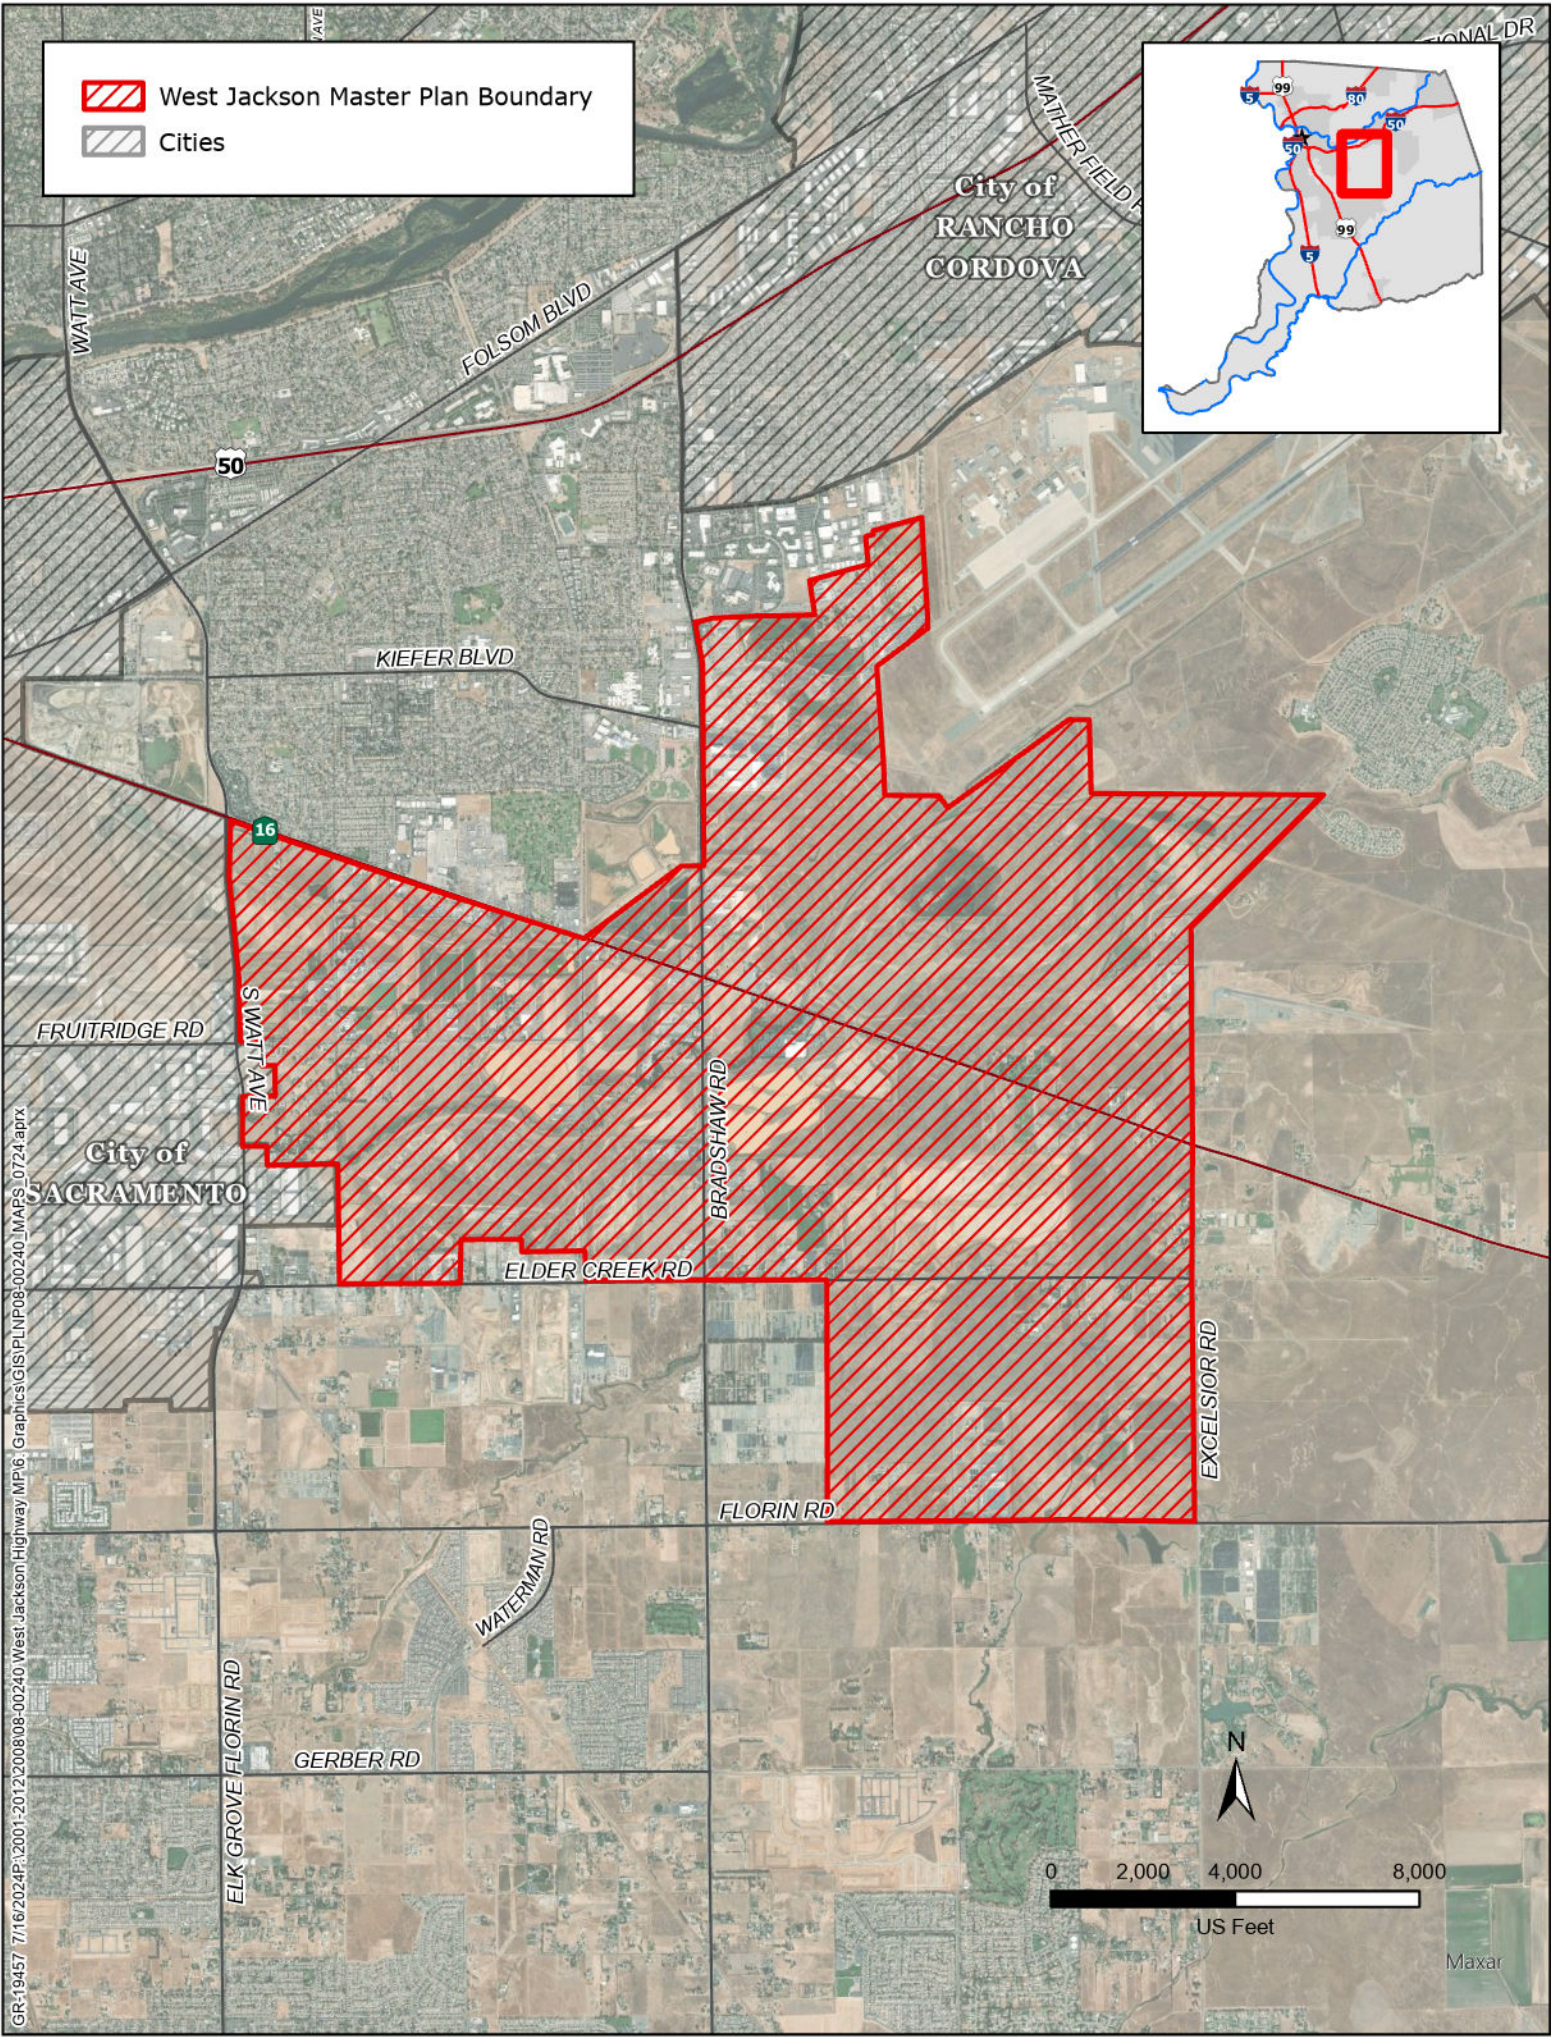

 West Jackson Master Plan Boundary

 Cities

City of
RANCHO
CORDOVA

GR:19457 7/16/2024P:12001:2012/2008/08-00240 West Jackson Highway MP:6 Graphics/GIS/PLN/08-00240_MAPS/0724.aprx

Maxar